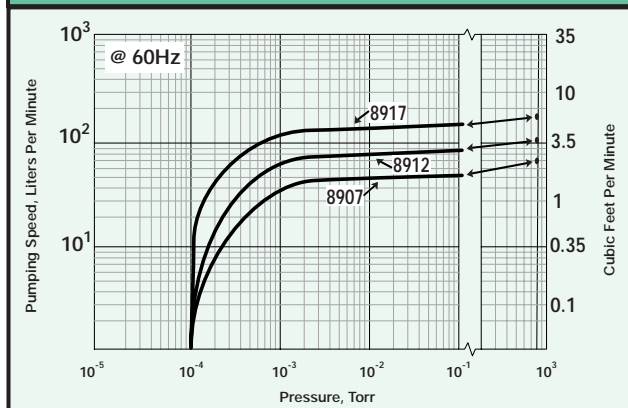

Welch®

**OEM, Industrial & Refrigeration Catalog
2005-2006**

**Pumping Speed Curves
Catalog Page 31**

ORDER ONLINE AT: www.cfpwarehouse.com or contact:

COMBINED FLUID PRODUCTS COMPANY
805 Oakwood Road, Lake Zurich, Illinois 60047
sales@combinedfluidproducts.com
www.combinedfluidproducts.com
Tel (847) 540-0054 Fax (847) 540-0513
(800) 521-2083

Pumping Speed Curves

8890, 8905, 8920, 8925

8907, 8912, 8917

1400, 1400N, 1405, 1402, 1402N

1376, 1376N, 1397, 1374

2021, 2022, 2030, 2031

2561, 2567, 2581, 2585