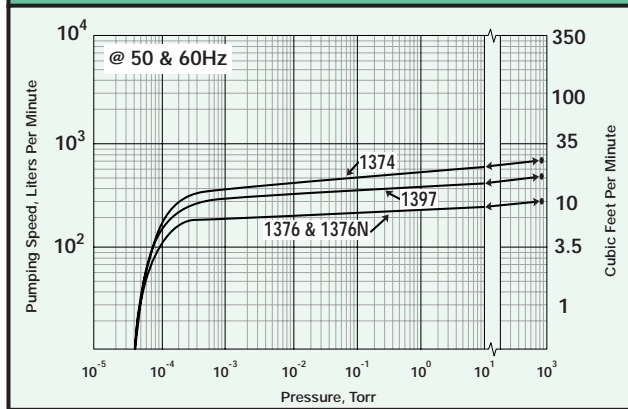

Welch®

**OEM, Industrial & Refrigeration Catalog
2005-2006**

**Pumping Speed Curves
Catalog Page 31**

ORDER ONLINE AT: www.cfpwarehouse.com or contact:

COMBINED FLUID PRODUCTS COMPANY
805 Oakwood Road, Lake Zurich, Illinois 60047
sales@combinedfluidproducts.com
www.combinedfluidproducts.com
Tel (847) 540-0054 Fax (847) 540-0513
(800) 521-2083

Pumping Speed Curves

8890, 8905, 8920, 8925

8907, 8912, 8917

1400, 1400N, 1405, 1402, 1402N

1376, 1376N, 1397, 1374

2021, 2022, 2030, 2031

2561, 2567, 2581, 2585