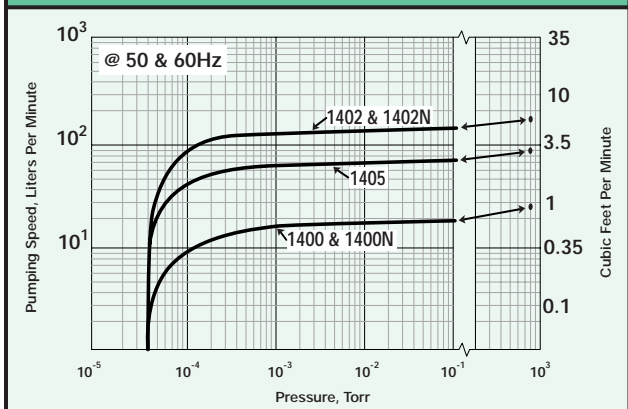

Welch®

**OEM, Industrial & Refrigeration Catalog
2005-2006**

**Pumping Speed Curves
Catalog Page 31**

ORDER ONLINE AT: www.cfpwarehouse.com or contact:

COMBINED FLUID PRODUCTS COMPANY
805 Oakwood Road, Lake Zurich, Illinois 60047
sales@combinedfluidproducts.com
www.combinedfluidproducts.com
Tel (847) 540-0054 Fax (847) 540-0513
(800) 521-2083

Pumping Speed Curves

8890, 8905, 8920, 8925

8907, 8912, 8917

1400, 1400N, 1405, 1402, 1402N

1376, 1376N, 1397, 1374

2021, 2022, 2030, 2031

2561, 2567, 2581, 2585