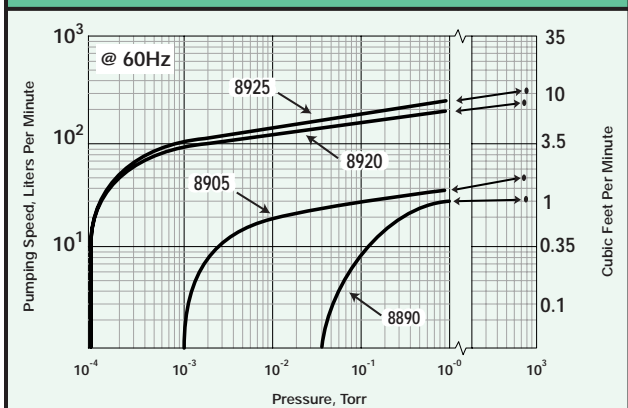

Welch®

**OEM, Industrial & Refrigeration Catalog
2005-2006**

**Pumping Speed Curves
Catalog Page 31**

ORDER ONLINE AT: www.cfpwarehouse.com or contact:

COMBINED FLUID PRODUCTS COMPANY
805 Oakwood Road, Lake Zurich, Illinois 60047
sales@combinedfluidproducts.com
www.combinedfluidproducts.com
Tel (847) 540-0054 Fax (847) 540-0513
(800) 521-2083

Pumping Speed Curves

8890, 8905, 8920, 8925

8907, 8912, 8917

1400, 1400N, 1405, 1402, 1402N

1376, 1376N, 1397, 1374

2021, 2022, 2030, 2031

2561, 2567, 2581, 2585